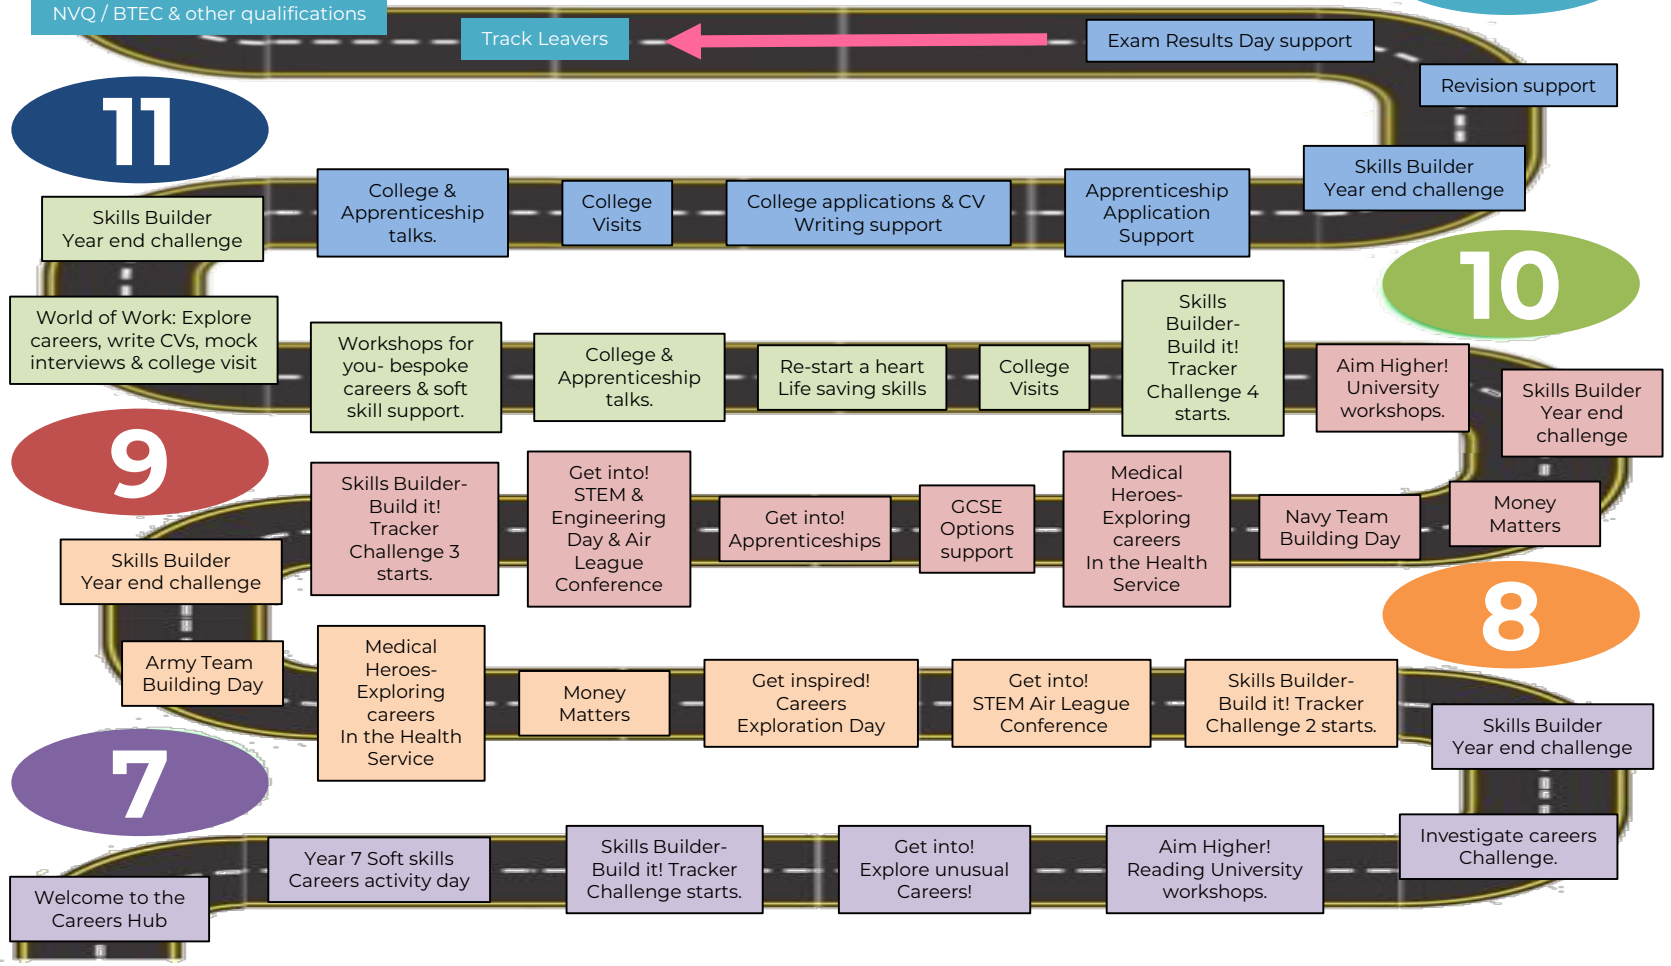

Careers & Post 16 Guidance

ALL YEAR GROUPS

- PSHCE
- Life Beyond School; Autumn term 1
- Careers Fair
- Online careers & soft skills quizzes
- Online virtual careers classes
- Online special Events
- Space week, National Green / careers weeks.

Beyond School

A Levels
Apprenticeships
T Levels
NVQ / BTEC & other qualifications

11

10

9

8

7